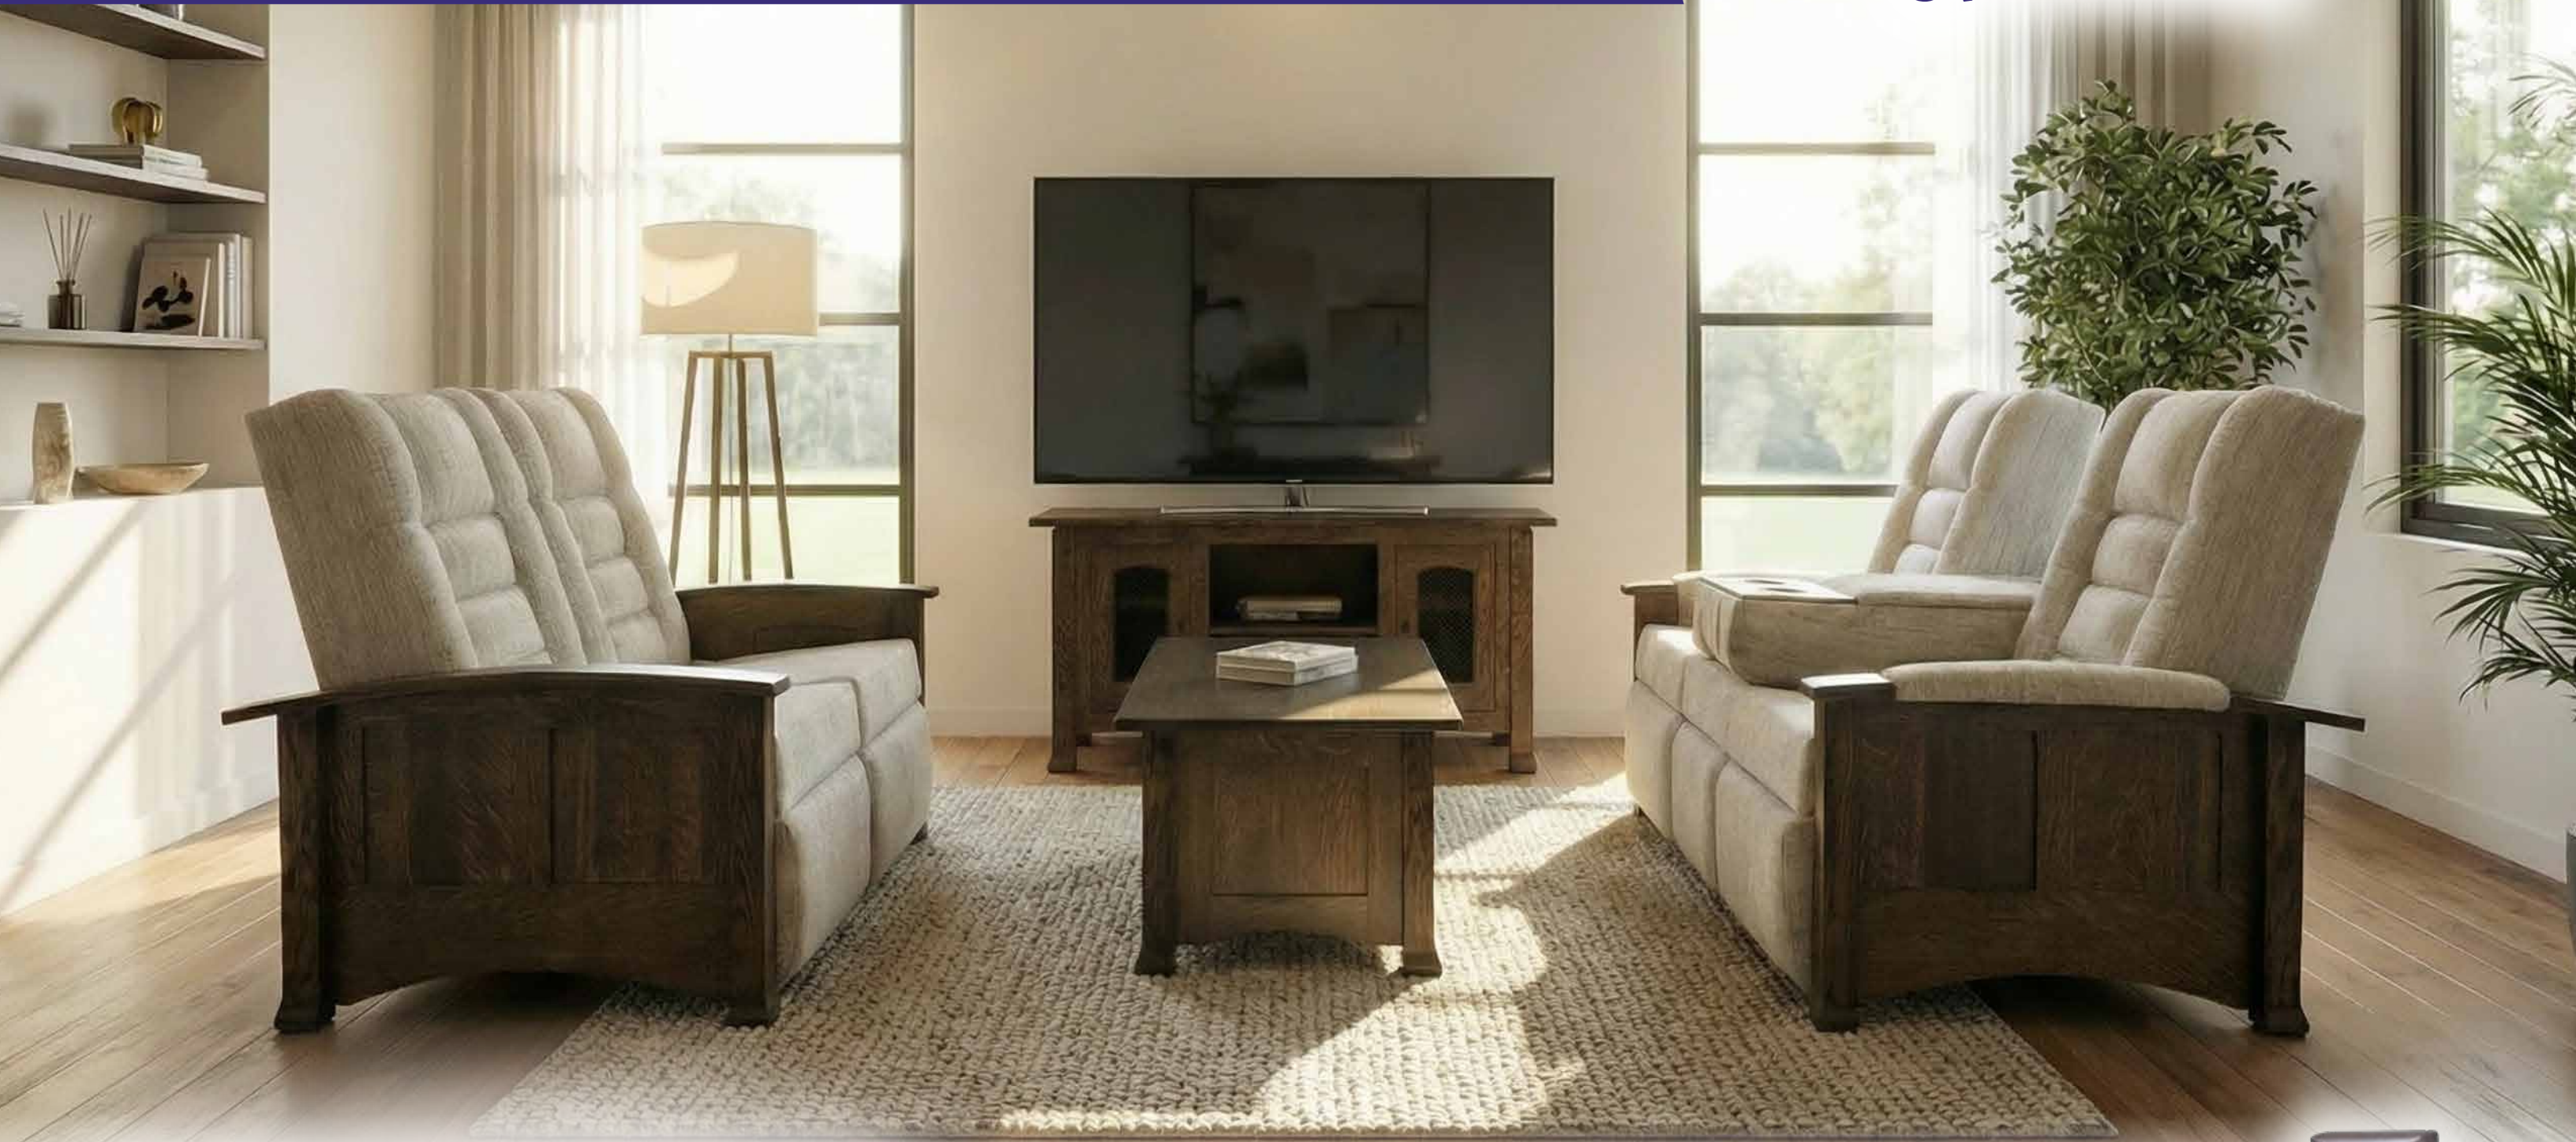

See Page 4 for Sectional Options