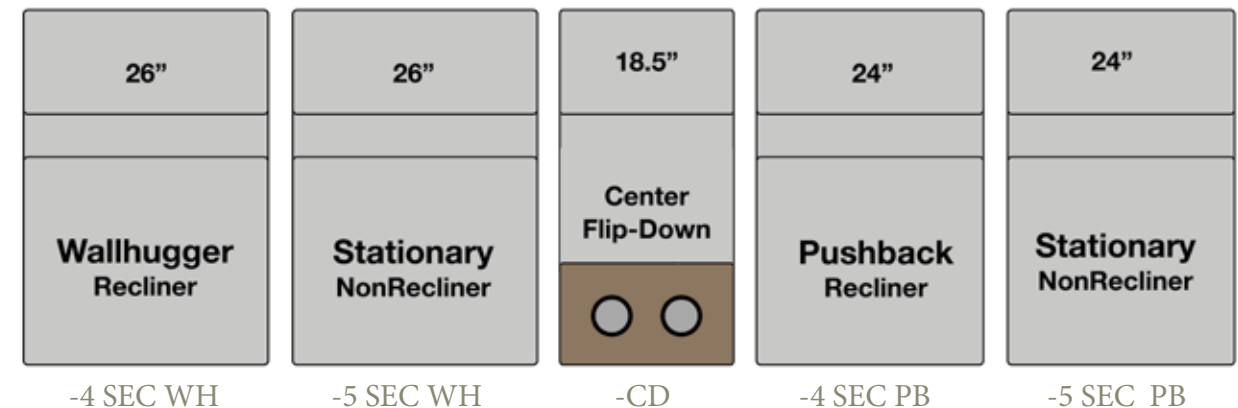

Allow 43" to each side for corner section

Add 5-1/2" on each side for arms

-CORNER

Design your own sectional

Simply note which seating piece
you desire for right facing
and left facing

Section Options

NEW Chaise Lounge Chair & Pullout Sleeper Sofa