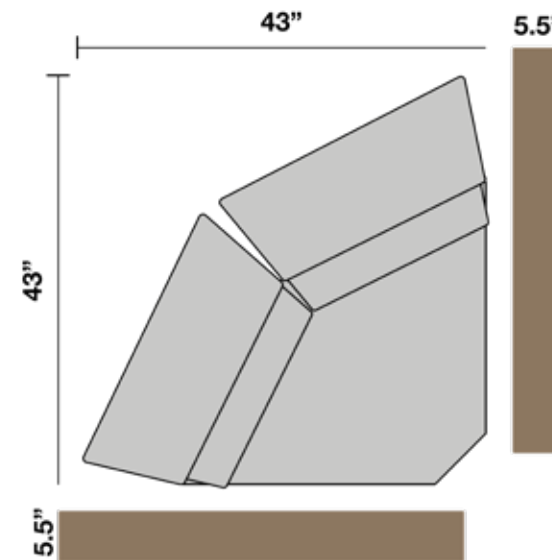

Allow 43" to each side for corner section

Add 5-1/2" on each side for arms

-CORNER

Design your own sectional

Simply note which seating piece
you desire for right facing
and left facing

Section Options

NEW Chaise Lounge Chair & Pullout Sleeper Sofa