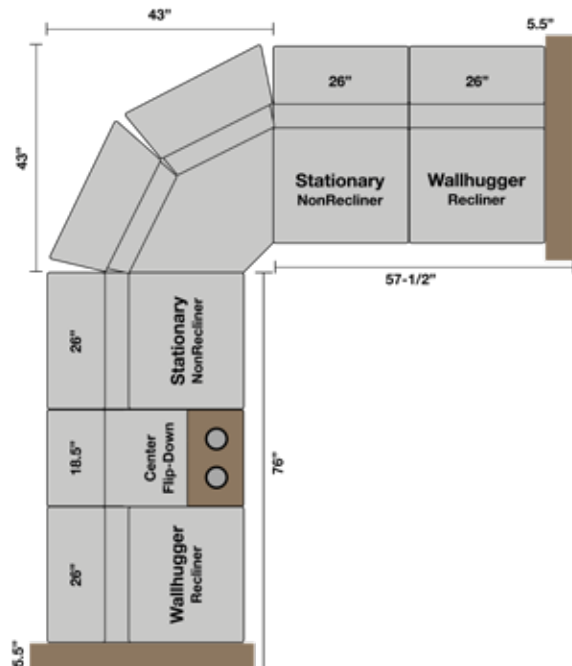

MILLWOOD
Manufacturer of Quality Furniture

Sofa Sectional

See Page 37 Power Headrest Side Button W/USB Plug

Fabric Shown- 16-151 View
Wood- Oak
Stain- Asbury

85-3

Sofa Sectional

Wallhugger Ends are Recliners 26" Seat Width

Push Back Flat Out Mechanism Available
Pushback Optional for all Recliners 24" Seat Width

Finished Back

85-3 Layout As Shown Above

Fold Down Cup Holder Console
Makes Sofa 8" Narrower

Sofa Center Drawer
Full Ext. Under Mount Soft Close